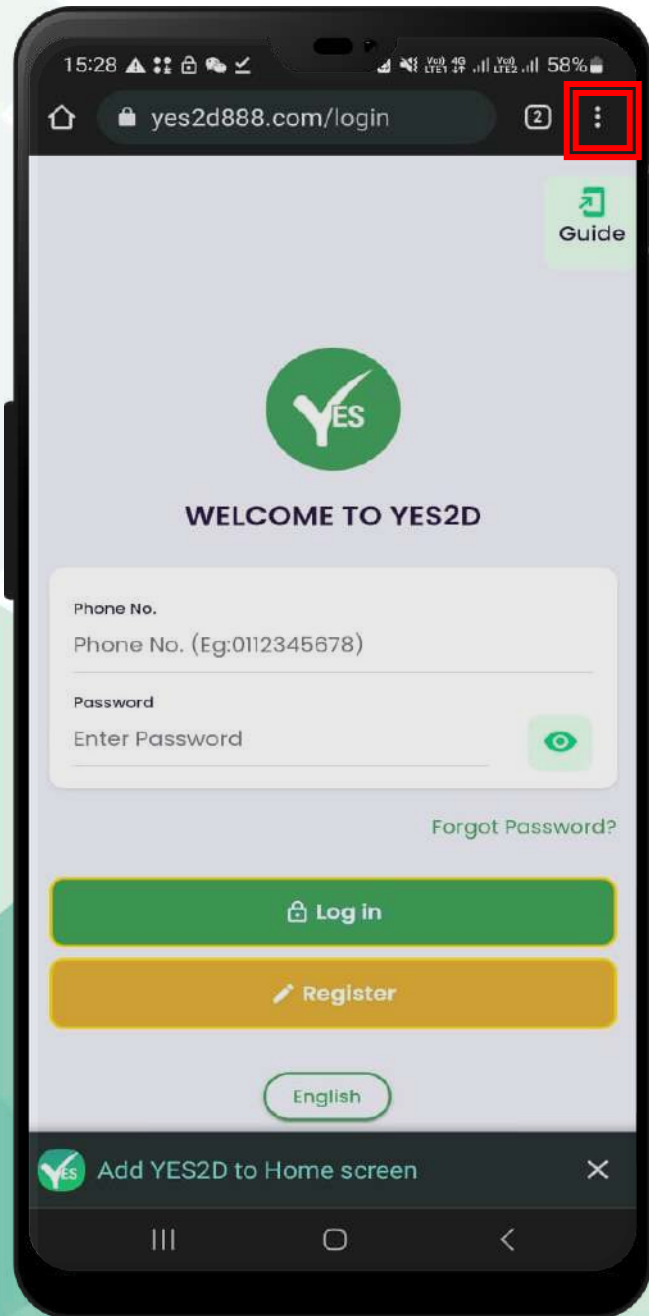

YES2D Entertainment Platform

YES2D 娱乐平台

<https://yes2d888.com>

Enter to Website

Masuk Website

进入网站

Click on “”

Tekan button “”