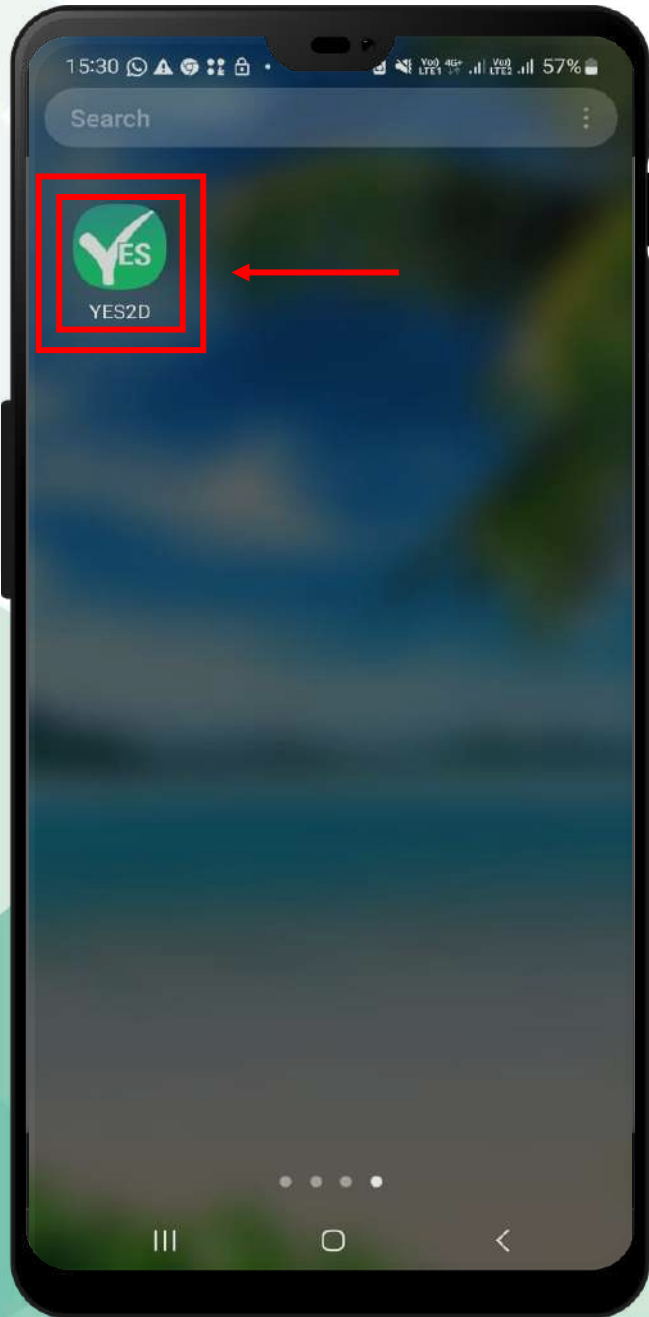

Install Successfully~!

Pasang Berjaya~!

安装成功~!