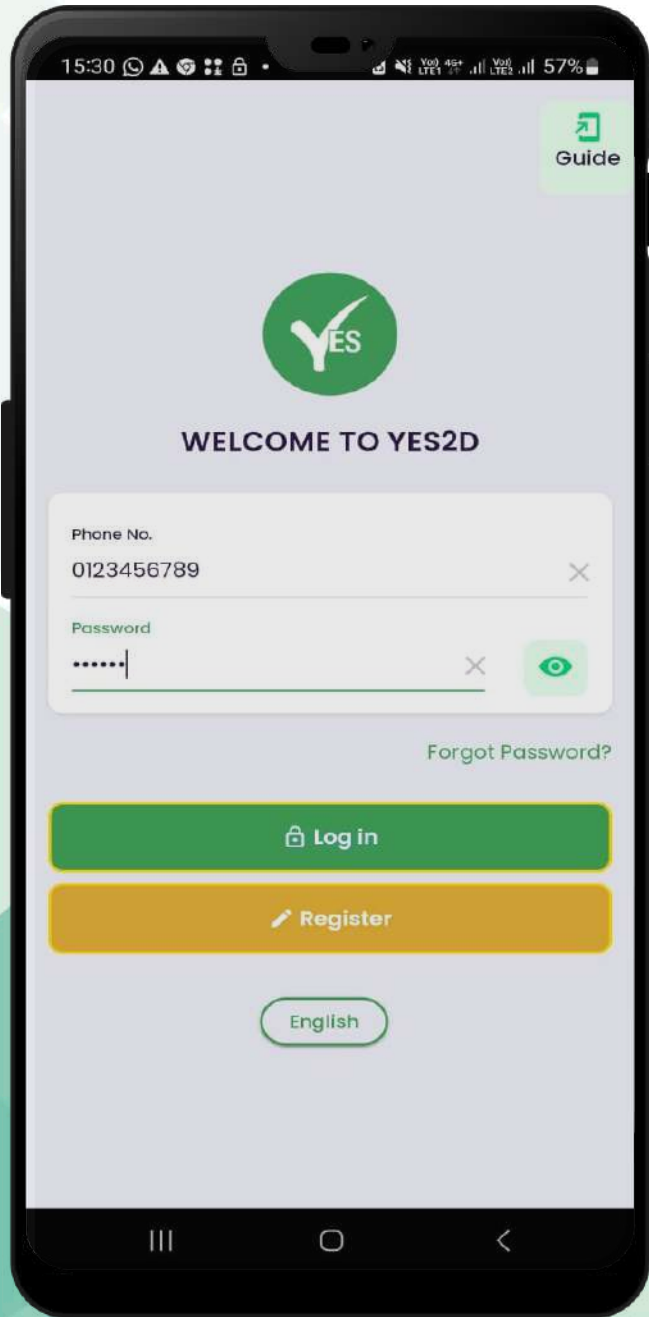

YES2D Entertainment Platform

YES2D 娱乐平台

<https://yes2d888.com>

Enter to Website

Masuk Website

进入网站

Click on “”

Tekan button “”

点击“”

Click on “Install App”

Tekan button “Pasang Apl”

点击“安装应用”

Click on “Install”
Tekan “Pasang”
点击“安装”

Install Successfully~!

Pasang Berjaya~!

安装成功~!

Login & Play~

Log Masuk & Main~

登入 & 游戏~