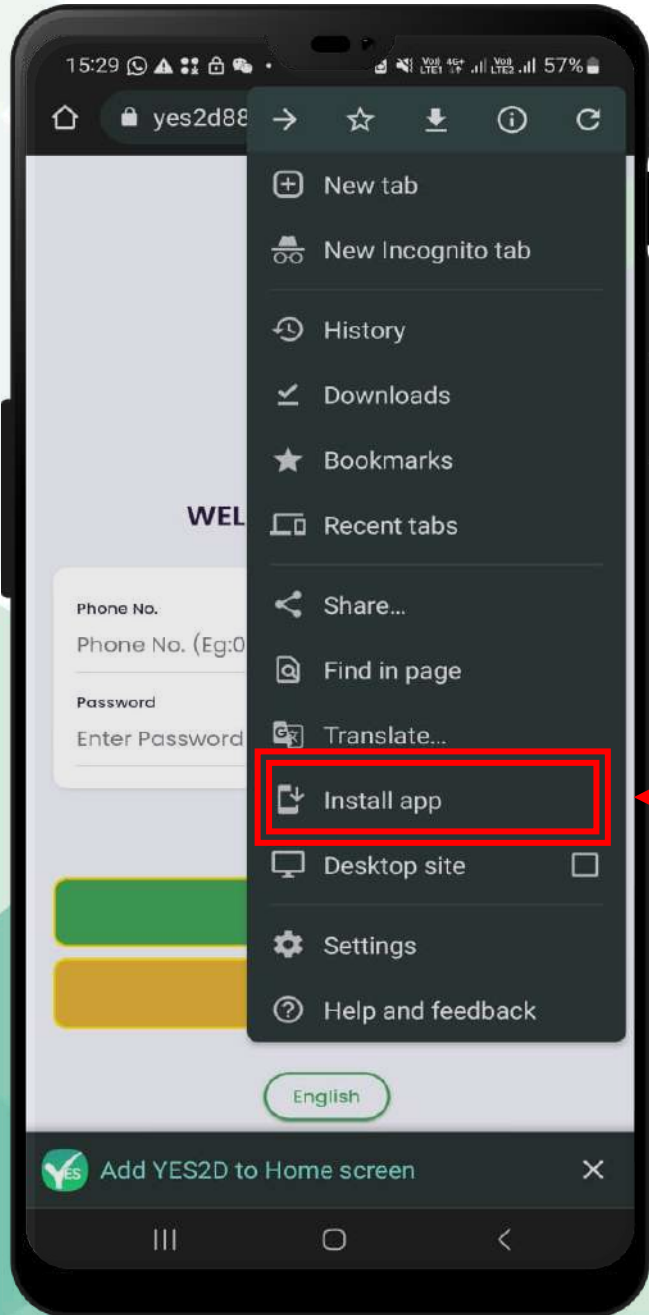

Click on “Install App”

Tekan button “Pasang Apl”

点击“安装应用”