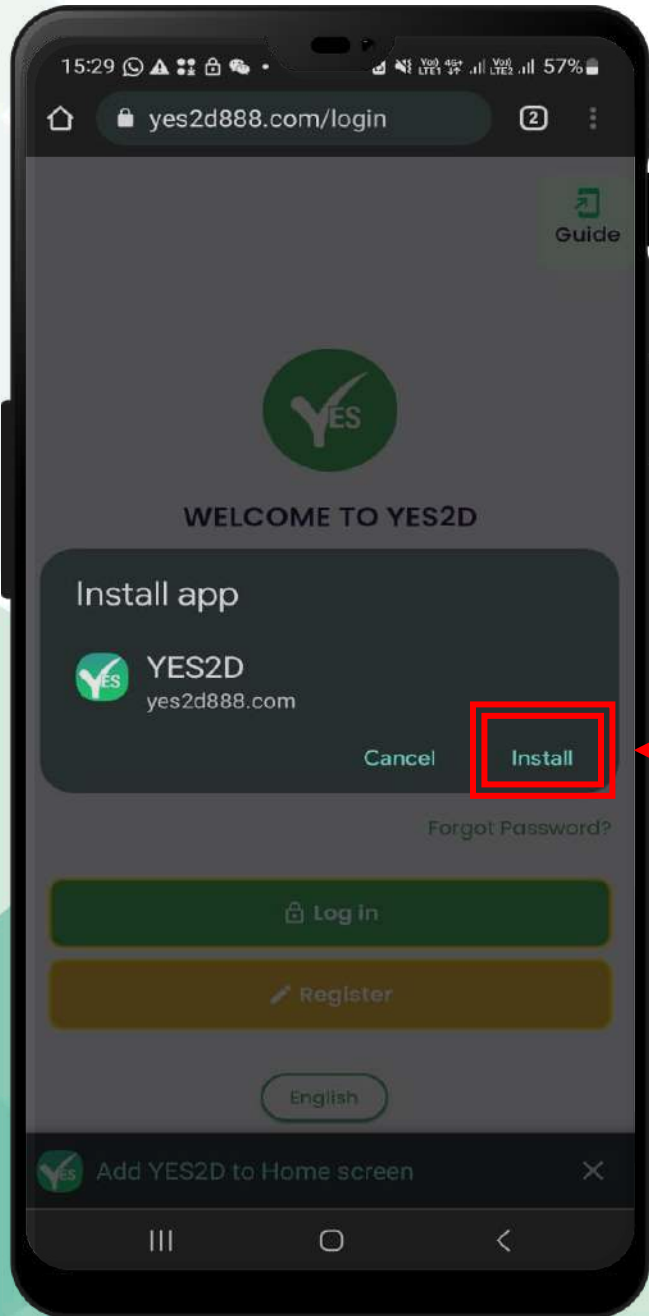

Click on “Install”
Tekan “Pasang”
点击“安装”